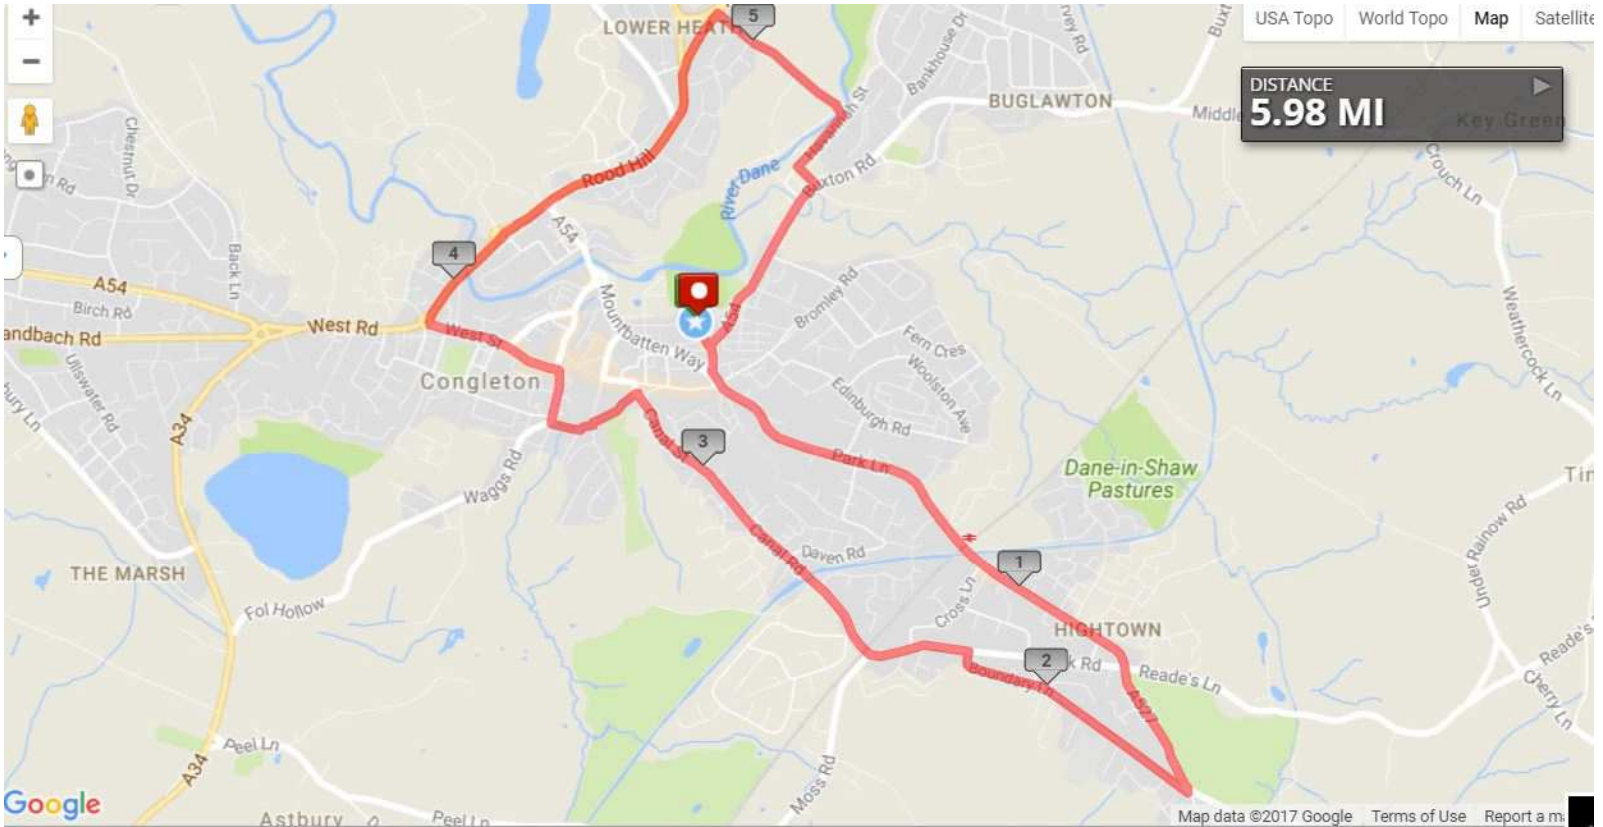

Reverse West Heath - Short Route - approx. 6 miles

1. Leisure Centre
2. Foundry Bank
3. Top of Foundry Bank and right onto Moor St, cross road and right towards Park Ln
4. Continue up Park Lane, becomes Biddulph Rd to Boundary Ln
5. Right onto Boundary Ln and continue to the end
6. End of Boundary Ln and left onto Leek Rd
7. Continue on Leek Rd, becomes Canal Rd becomes Canal St to Chapel St
8. Turn left into Chapel St and continue to the end
9. Left onto Moody St and immediately right onto Priesty Fields and continue to Vale Walk
10. Right onto Vale Walk and continue to the end
11. Right onto entrance of Swan St and continue right down Wagg St
12. End of Wagg St, turn left onto West St and continue to roundabout
13. At the roundabout cross road in front of fire station and continue down Clayton by-pass
14. At Rood Hill traffic lights cross road and head up Rood Hill on the right hand side and continue onto Macclesfield Rd
15. Turn right into Jackson Rd and continue down Eaton/Siemens Bank
16. End of Eaton/Siemens Bank, cross footbridge over River Dane and right onto Havannah St and continue to King St
17. Left into King St and continue to the end
18. Right onto Brook St becomes Willow St
19. End of Willow St, turn right onto Foundry Bank and arrive back at Leisure Centre

Elevation Show elevation with grades