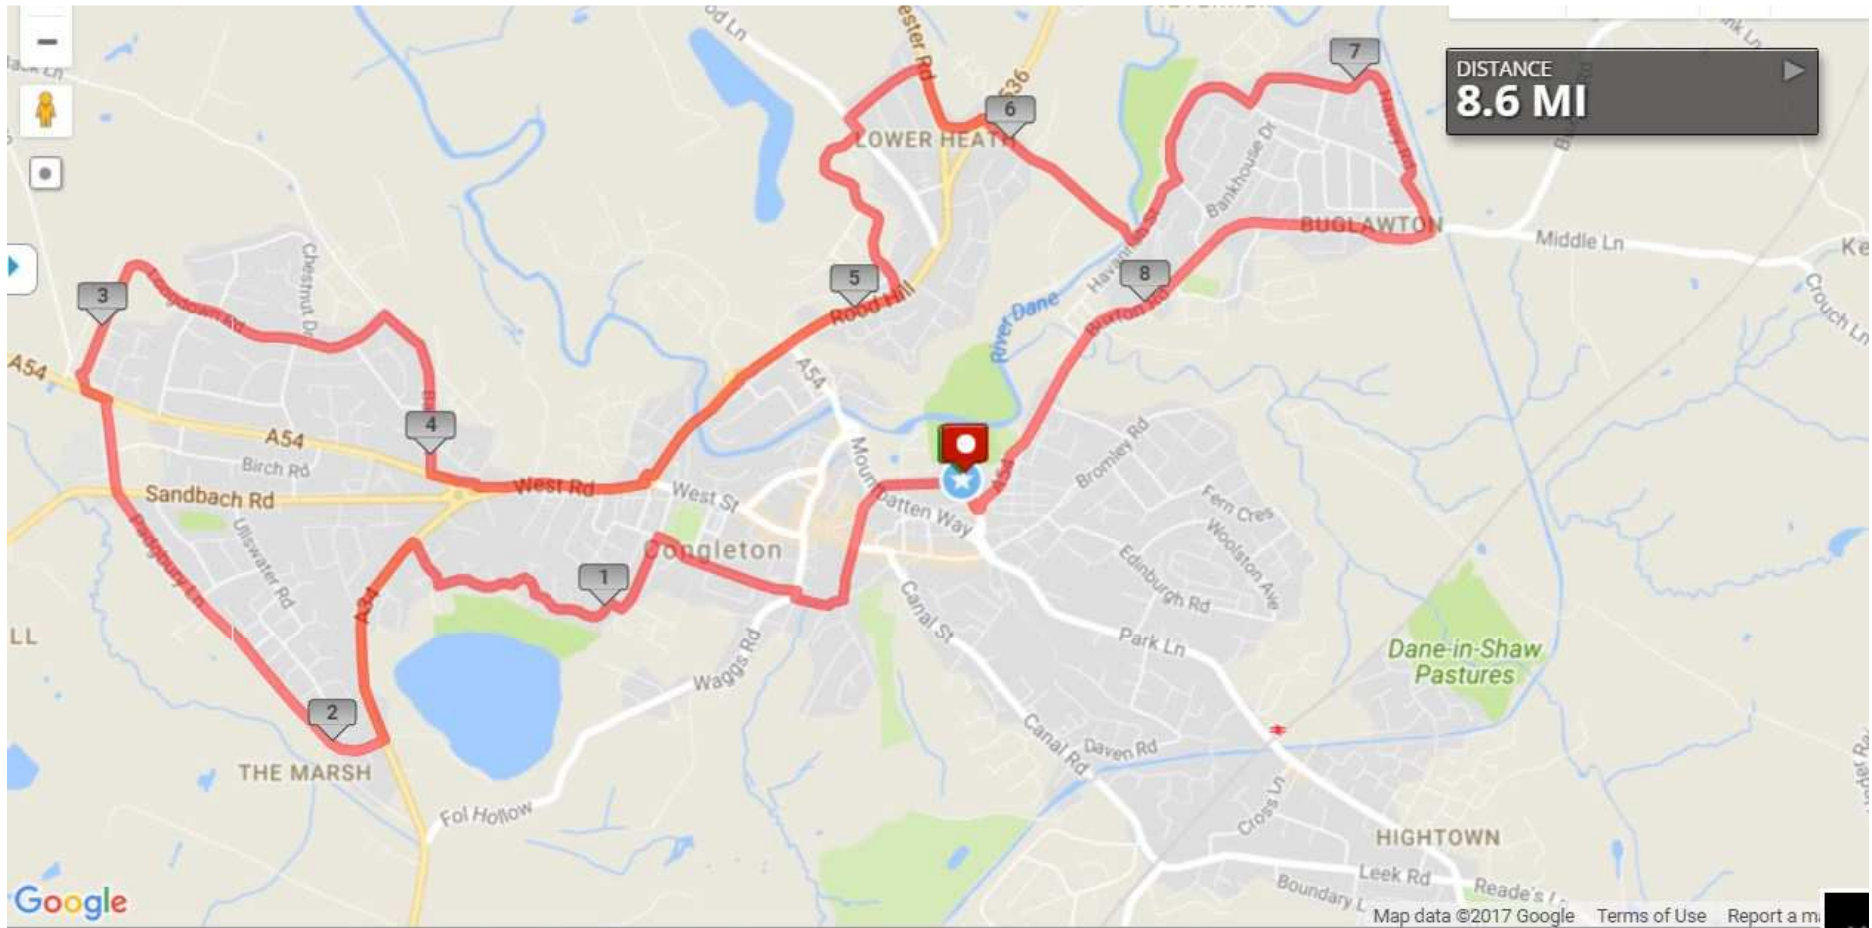

Reverse Buglawton – Standard Route - approx. 8.6 miles

1. Leisure Centre
2. Continue to end of Worrall St
3. Cross road at pedestrian crossing, continue onto Market St
4. Continue up Moody St to Priesty Fields
5. Right into Priesty Fields and continue to Vale Walk
6. Right onto Vale Walk and continue to the end
7. At the entrance of Swan St, turn right onto Wagg St and immediately left onto Lion St
8. Continue on Lion St becomes Crescent Rd follow to end
9. Left onto Astbury St and continue to gully through to Ennerdale Dr
10. At the end of the gully turn left onto Ennerdale Dr
11. Continue to end of Ennerdale Dr and right onto Sandy Ln
12. Continue to end of Sandy Ln
13. Cross road and head left on Newcastle Rd to Padgbury Ln
14. Turn right into Padgbury Ln and continue to the end
15. Cross road at pedestrian crossing to Box Ln
16. Continue to end of Box Ln
17. Cross road at pedestrian crossing, continue over grass area to Longdown Rd
18. Continue to end of Longdown Rd and right onto Back Ln
19. Continue to end of Back Ln and left onto Holmes Chapel Rd
20. Continue on Holmes Chapel Rd, becomes West Rd
21. At roundabout, take 2nd left onto Clayton by-pass
22. Continue on Clayton by-pass becomes Rood Hill
23. Turn left onto Daisybank Dr
24. Continue to end of Daisybank Dr turning left onto Giantswood Ln
25. Turn immediately right onto Walfield Av
26. Continue to end of Walfield Av, turning right onto Manchester Rd
27. Bear left onto Macclesfield Rd and cross the road heading down Jackson Rd
28. Continue down Jackson Rd becomes Eaton/Siemens Bank
29. Cross over River Dane footbridge into Havannah St
30. Turn left and continue to end of Havannah St
31. Turn left onto St Johns Rd
32. Continue on St Johns Rd before taking first left onto Harvey Rd
33. Continue to end of Harvey Rd, turn left onto St Johns Rd
34. Continue to end of St Johns Rd to junction with Buxton Rd
35. Turn right onto Buxton Rd
36. Continue on Buxton Rd becomes Brook St
37. Continue on Brook St becomes Willow St
38. Turn right onto Foundry Bank and arrive back at Leisure Centre