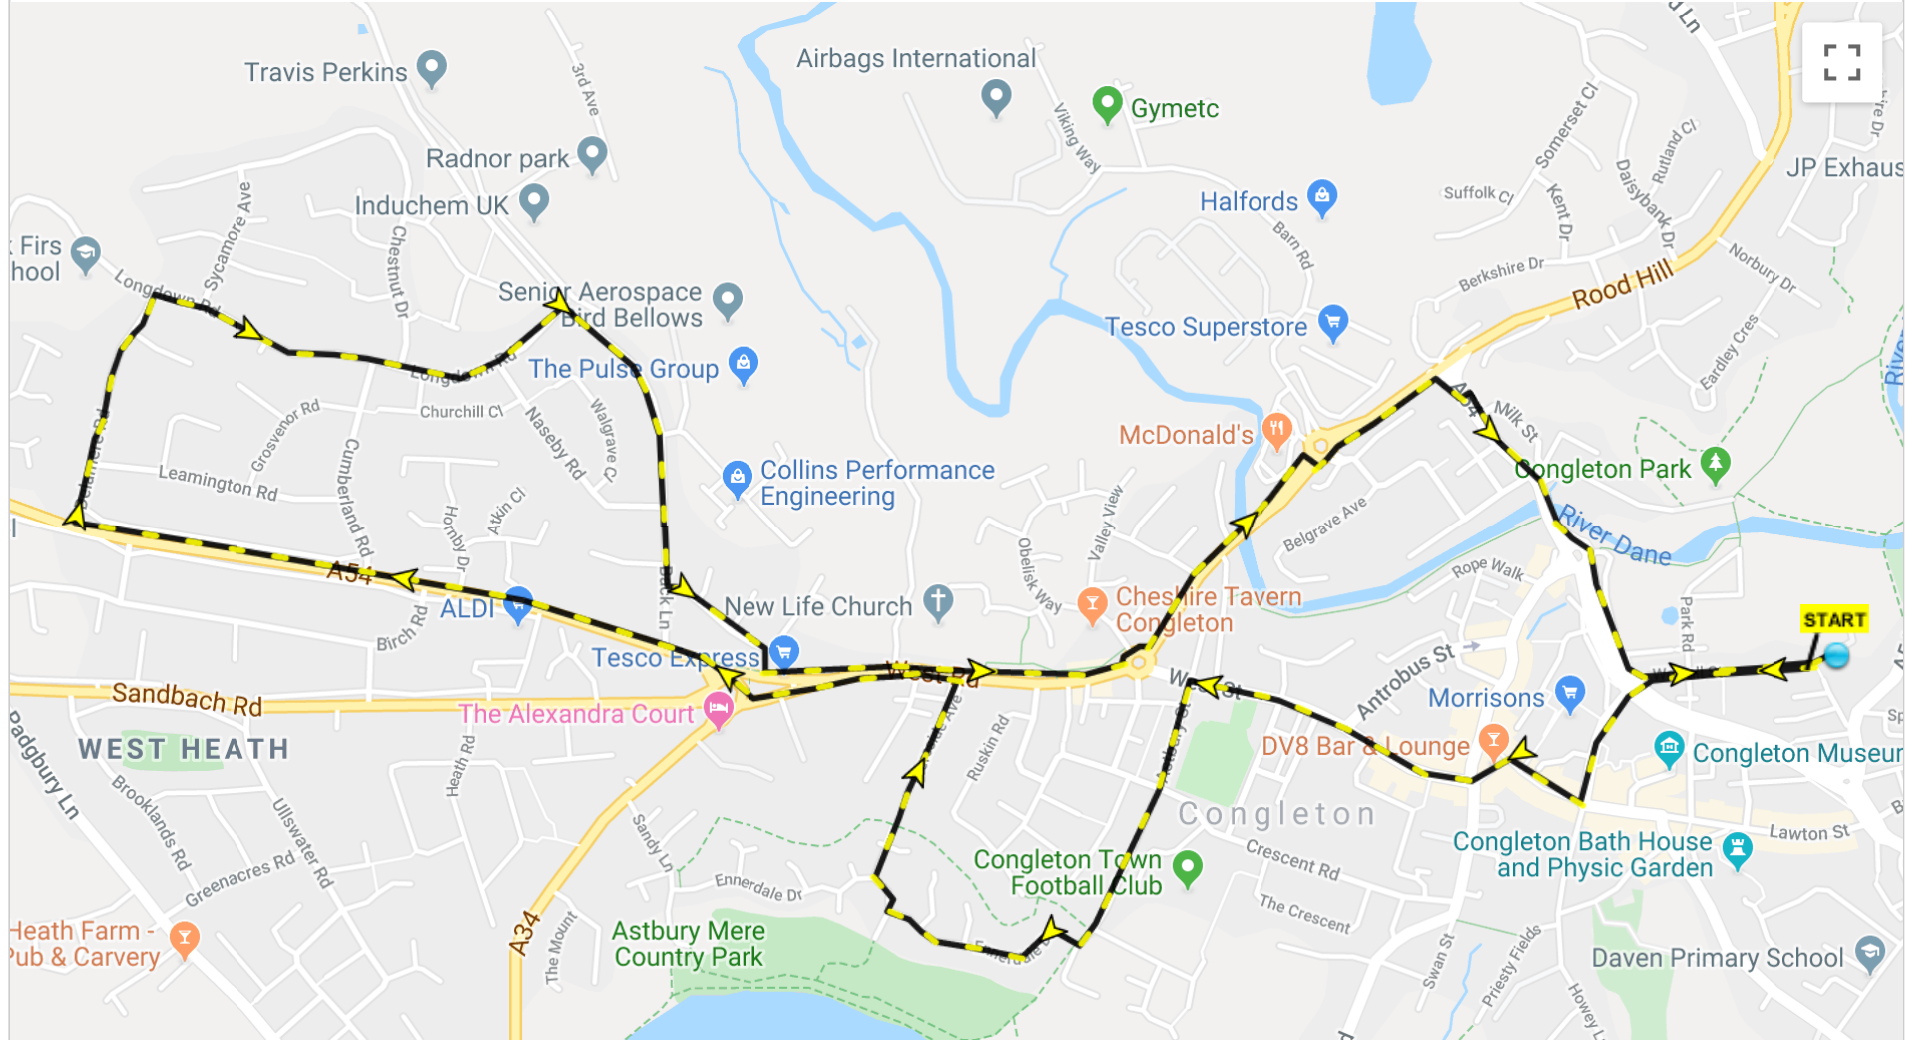

Monday Club Run Reverse West Heath : 4.41 miles

Report a map error

DISTANCE DIRECTIONS