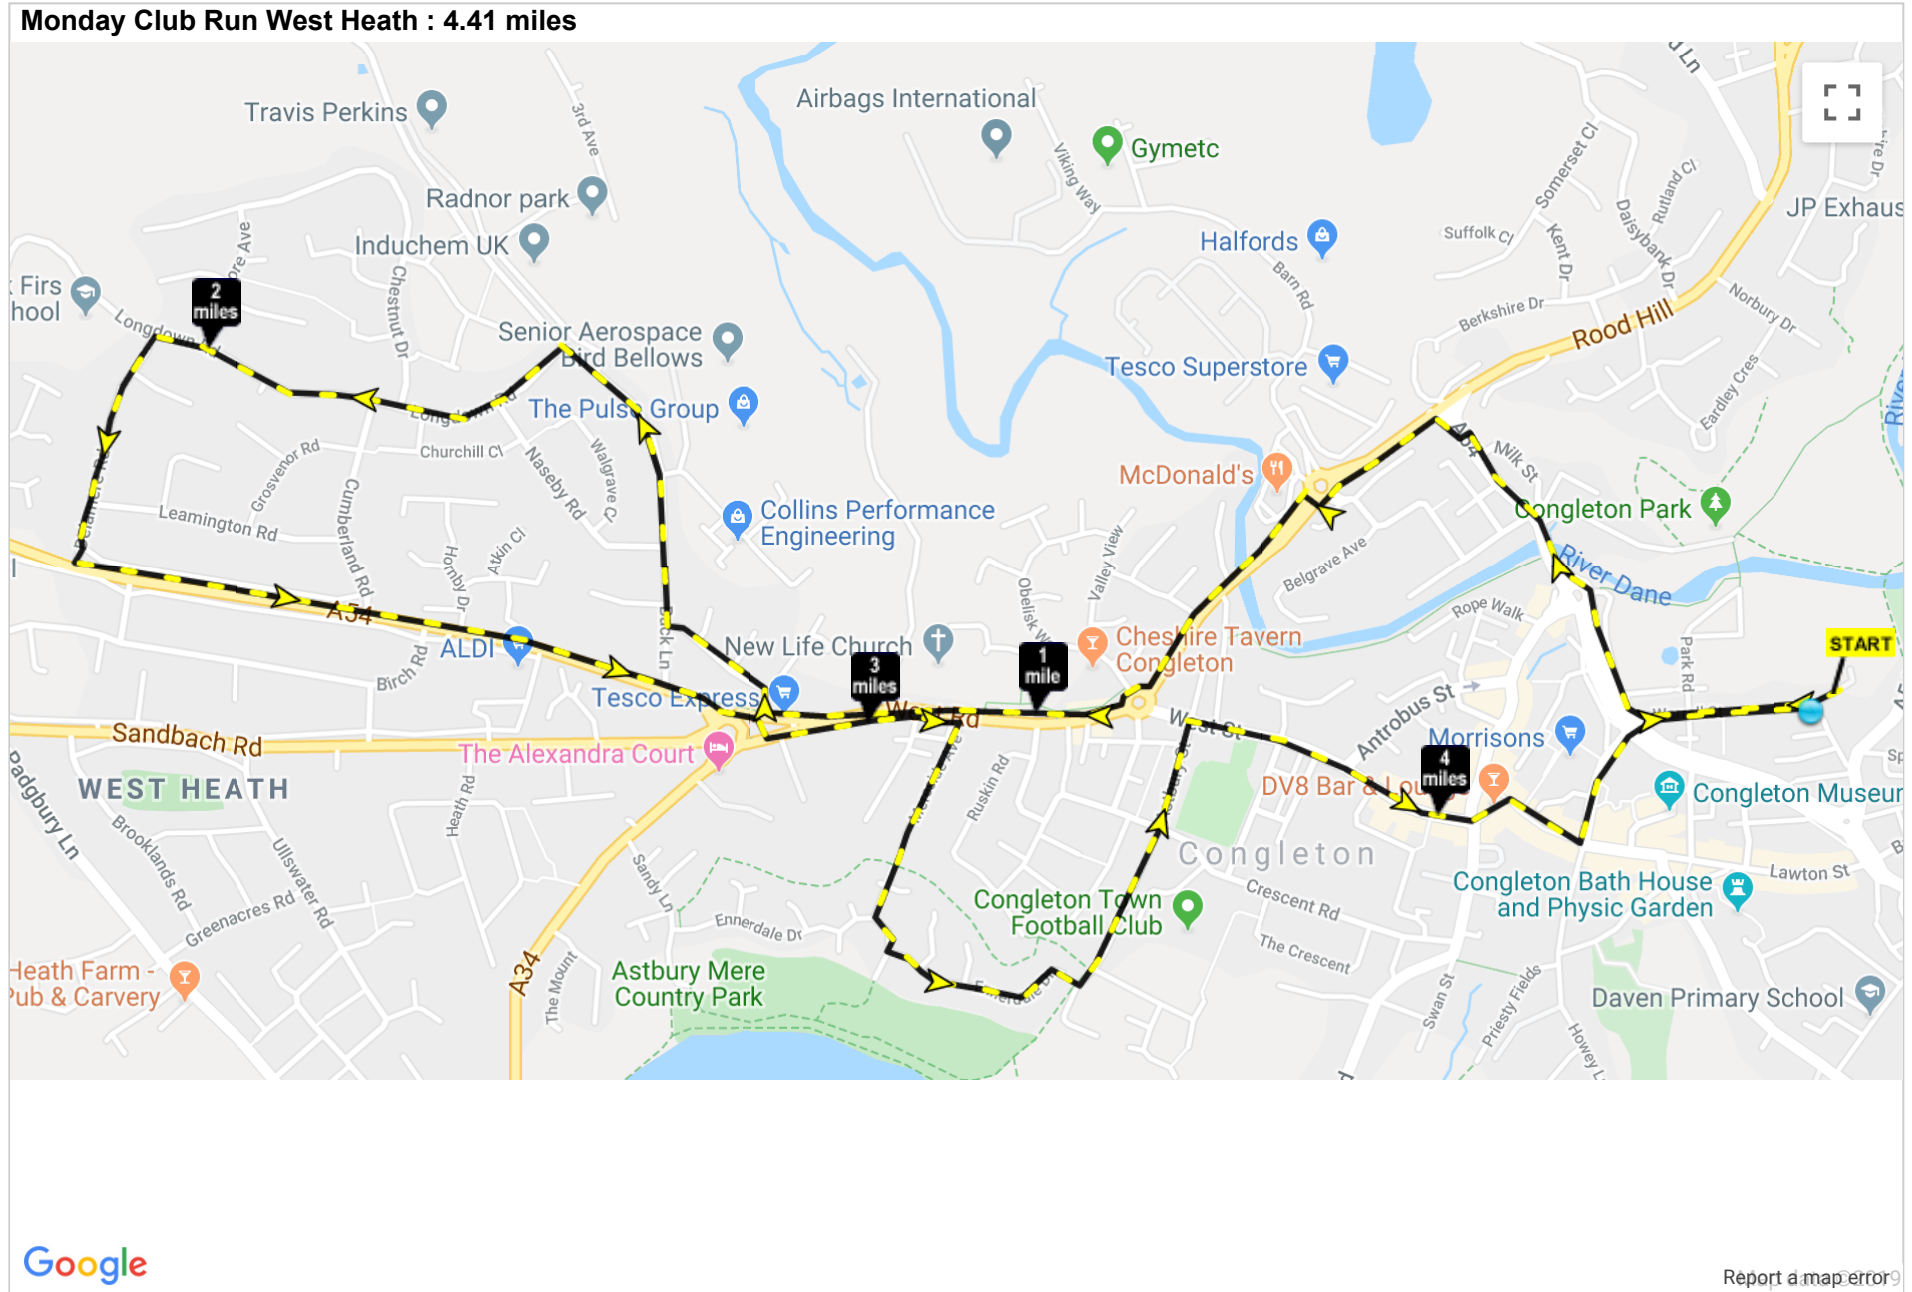

Monday Club Run West Heath : 4.41 miles

DISTANCE DIRECTIONS