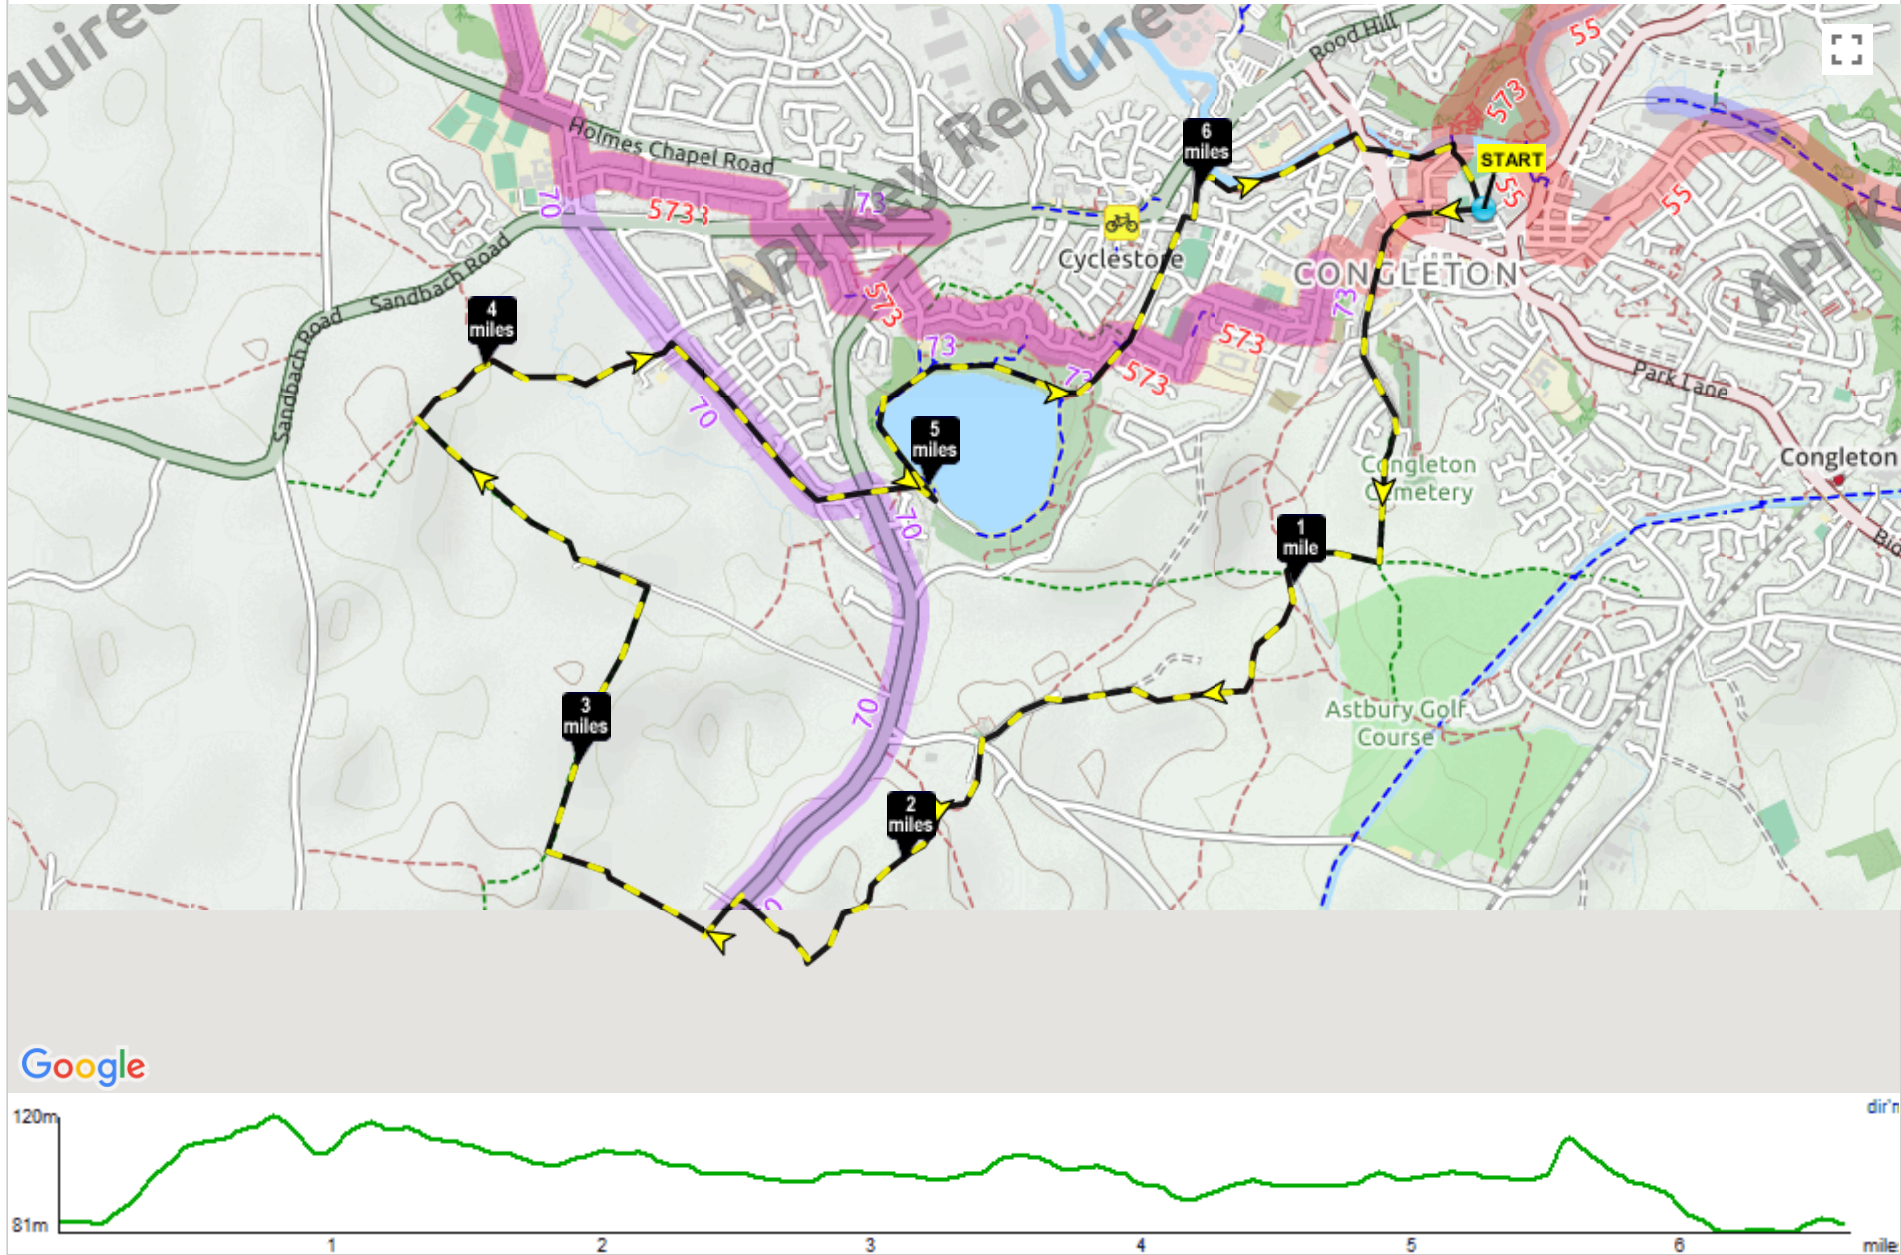

Astbury Summer long route : 6.64 miles

DIRECTIONS