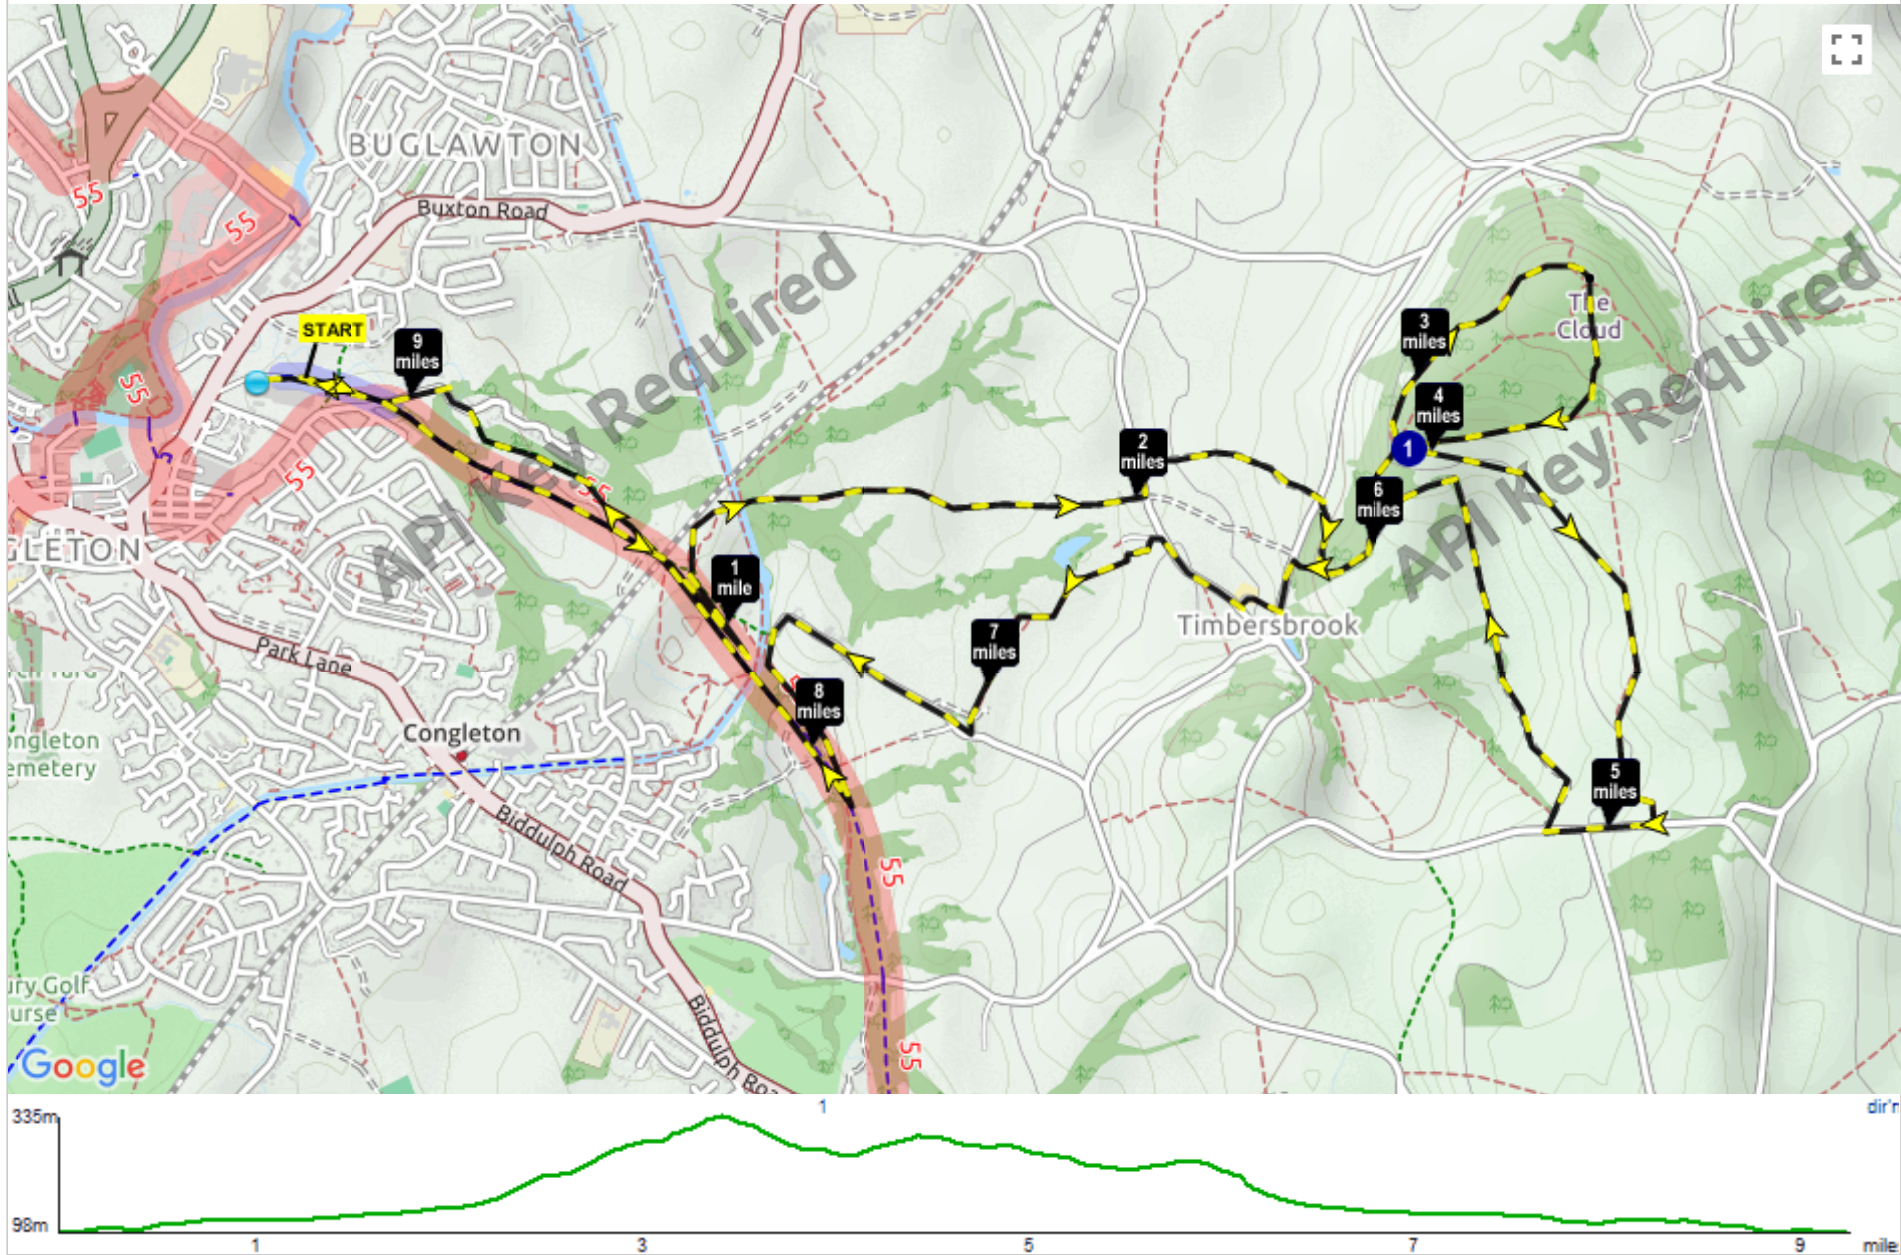

Cloud 9 Fell Race v2 : 9.27 miles

DISTANCE DIRECTIONS

1

**3.96
miles**

Cut Off Point - 1 hour time limit
