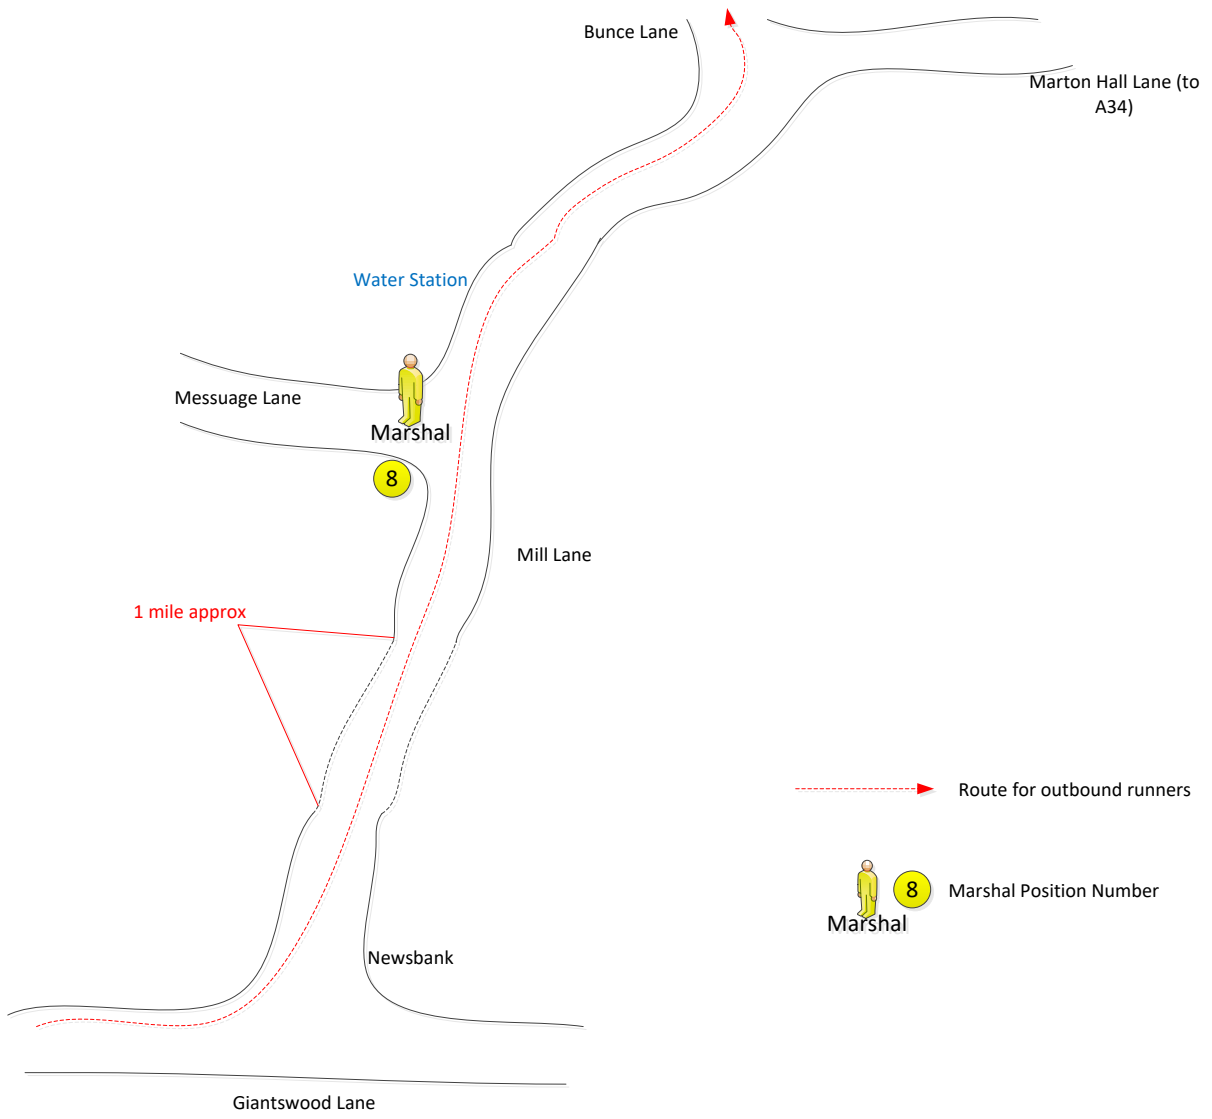

Congleton Half Marathon

Marshall Point Number: 8

Distance from Finish: 10.1 miles

Location: Mill Lane junction/ Messuage Lane junction

Number of marshals assigned: 1

General Instructions:

1. The safety of runners, marshals and other road users is the first priority of all marshals.
2. Make sure you always face oncoming traffic in your marshal position.
3. Please park cars safely and ensure you don't obstruct the road for runners or drivers..
4. Provide directions to runners as specified below. Please use hand signals and spoken instructions; tired runners don't always listen!
5. If a runner retires, please contact Marshal Control and we'll try to collect them as soon as possible.
6. Please offer words of encouragement, a smile, information on distance remaining etc.

Position Specific Instructions:

1. Marshal to warn drivers of runners
2. Direct runners NOT to turn left into Messuage Lane but to carry straight on
3. Ask to run on left

Equipment:

Bib – please wear these for your safety

Mobile Phone with number of marshal control (07795 697842)

At End:

1. Wait until Sweeper passes and confirms all runners now passed by.
2. Return bib to Marshal Control at Congleton High School.

Route for outbound runners

Marshal 8 Marshal Position Number