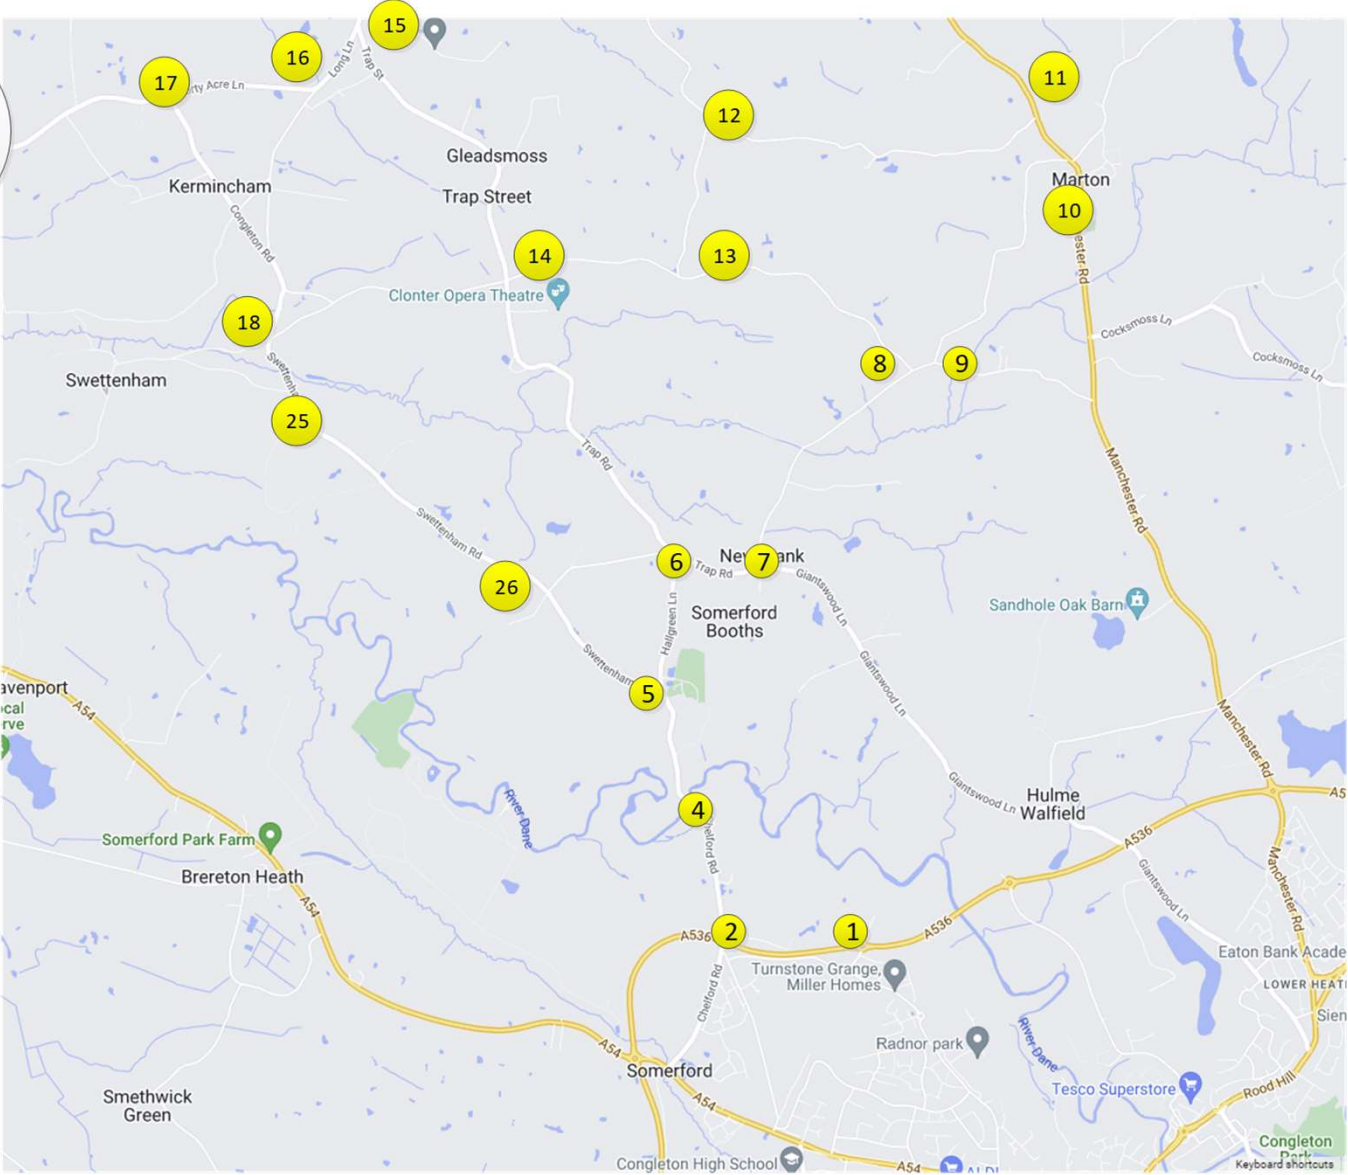

All Marshal Positions

See detailed map for 18-25

Marshal Positions on new Swettenham leg: 18 - 25