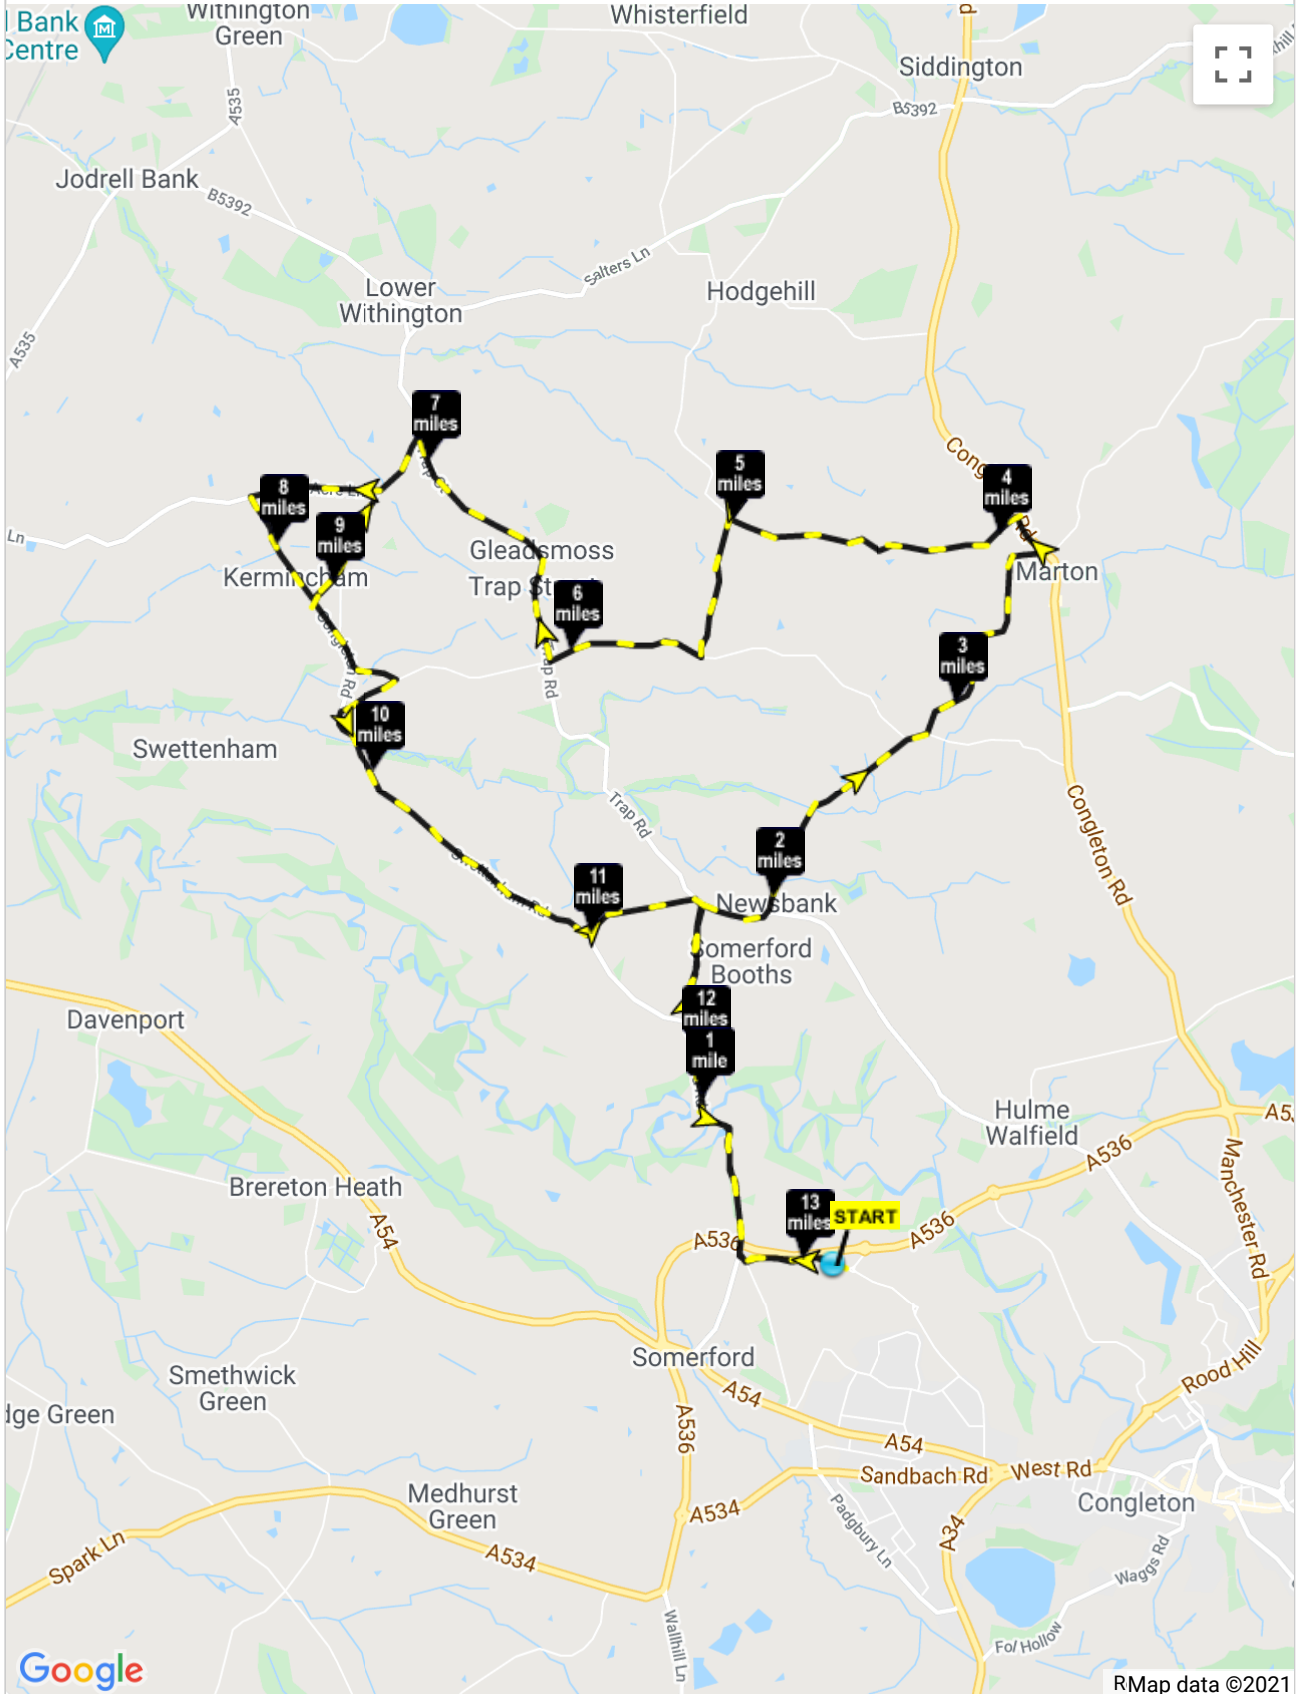

2021 Congleton Half : 13.10 miles

Google

RMap data ©2021