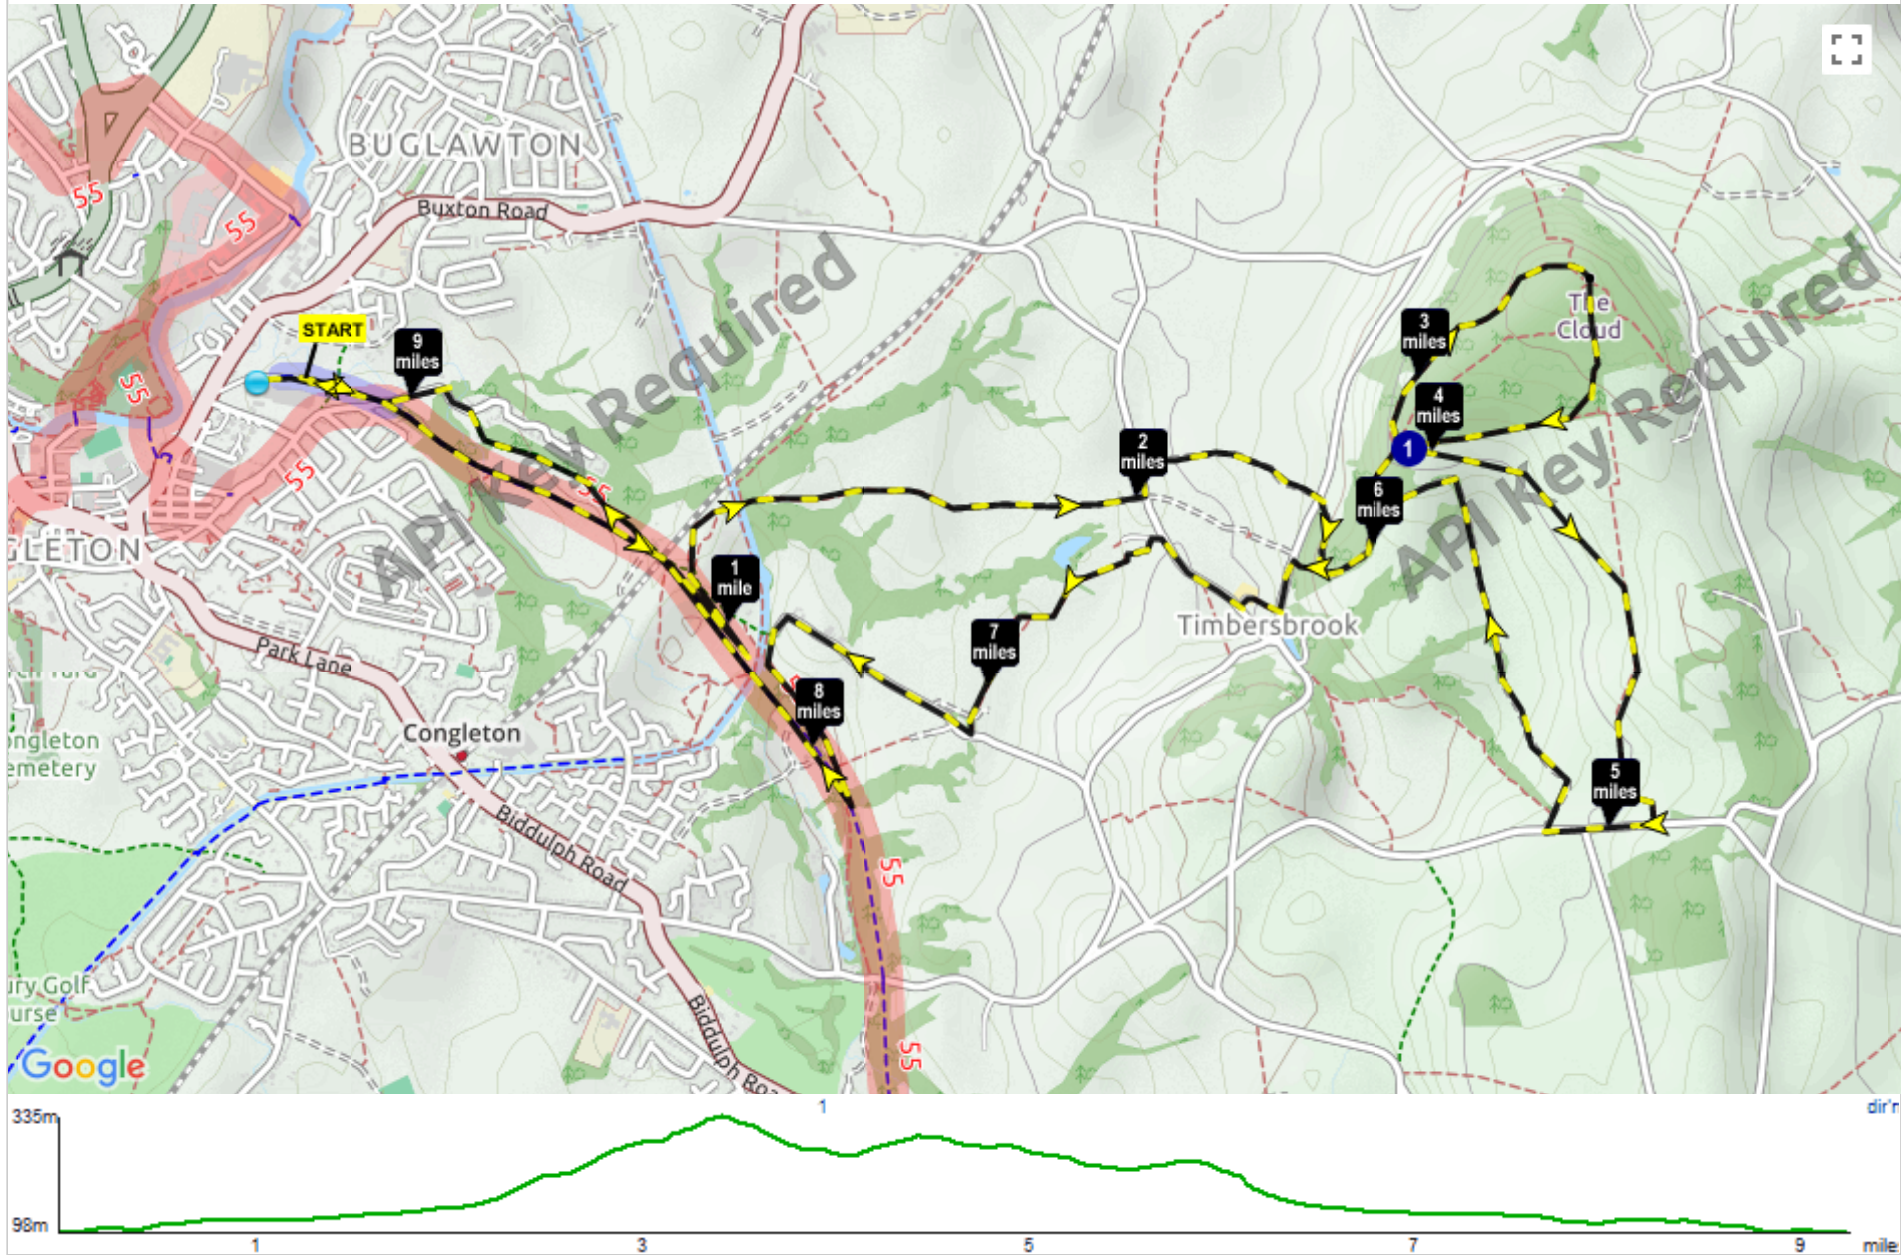

### Cloud 9 Fell Race v2 : 9.27 miles

**DISTANCE DIRECTIONS**

**1**

**3.96  
miles**

Cut Off Point - 1 hour time limit

---